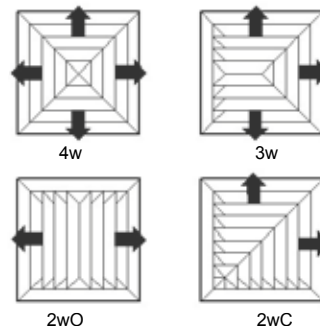

RRP prices are recommended retail and include 15% GST.

Ceiling Diffusers - Metal

Metal Square Ceiling Diffuser, Flat Face, removable core with chain (no adaptor)

Code	Size (mm) face/neck		RRP
GL300/150-3w	300/150	3 way	$ $
GL300/150-4w	300/150	4 way	$76.19
GL375/225-2wC	375/225	2 way corner	$ $
GL375/225-4w	375/225	4 way	$91.43
GL450/300-2wC	450/300	2 way corner	$ $
GL450/300-2wO	450/300	2 way opposing	$ $
GL450/300-3w	450/300	3 way	$ $
GL450/300-4w	450/300	4 way	$106.67
GL525/375-3w	525/375	3 way	$ $
GL525/375-4w	525/375	4 way	$114.28
GL595/450-4w	595/450	4 way	$121.90

Metal Square Ceiling Diffuser, Flat Face (no adaptor)

Code	Item #	Size (mm) external/neck	RRP
PYLG595/450-4W	247081	595/450	$189.69

Metal Square Ceiling Diffuser Bevel Face c/w adaptor

Code	Item #	Size: neck(mm)/spigot dia(mm)	RRP
PYBG225/200-3w	247053	225/200	$135.17
PYBG225/200-4w	247054	225/200	$86.26
	247055	300/200	$151.74
PYBG300/200-4w	247056	300/200	$107.80
	247057	300/250	$151.74
PYBG300/250-2wC	247058	300/250	$137.97
PYBG300/250-2wO	247059	300/250	$137.97
PYBG300/250-3w	247060	300/250	$137.97
PYBG300/250-4w	247061	300/250	$139.97
	247062	300/300	$151.74
PYBG300/300-4w	247063	300/300	$139.97
	245411	375/150	$214.64
PYBG375/300-3w	247064	375/300	$150.93
PYBG375/300-4w	247065	375/300	$186.49
	247077	375/375	$163.32

See also Technical Catalogue p65

Louvre Face Diffuser Plaque Type