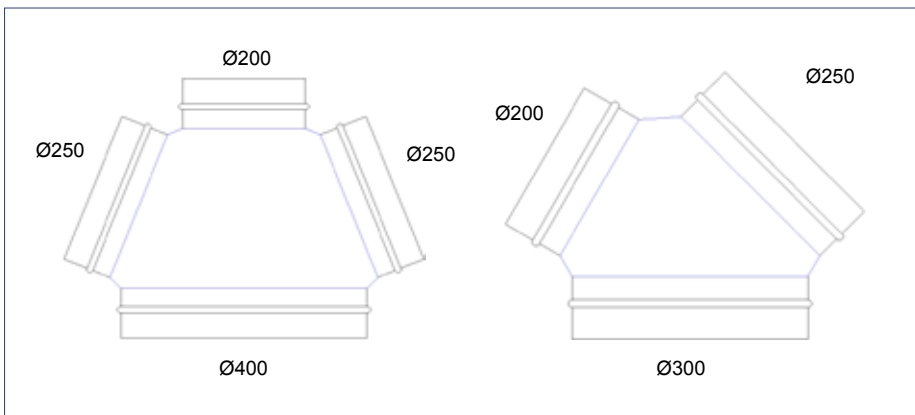

Note:

- These units are supplied small end to suit flexible duct, big end available as required.
- Thermobreak incorporates a tough vapour barrier external layer comprising a mesh reinforced aluminium foil, and a layer of foam that provides insulation. The final result having a service temperature range of -70°C to $+90^{\circ}\text{C}$.
- Thermobreak products are Fire Retardant (FR) and meet the BCA (Building Code of Australia) requirements to AS1503.3 -Early Fire Hazard, as well as British Standard BS476 parts 6 and 7.
- Insulated Y branches are custom built items. Pricing is based on the number and size of the collars/collar dampers used in each fitting.
- Use DC dampers to add a damper to any branch - standard or non-standard. DC dampers are big end / small end.

Note: As non-standard insulated branches are custom built, normal delivery is 3-4 days depending on the size of the order. Pricing is based on the number and size of the collars/collar dampers used in each fitting.

Note: Some standard sizes are available in stock

Note: Use DC dampers to add a damper to any branch - standard or non-standard.