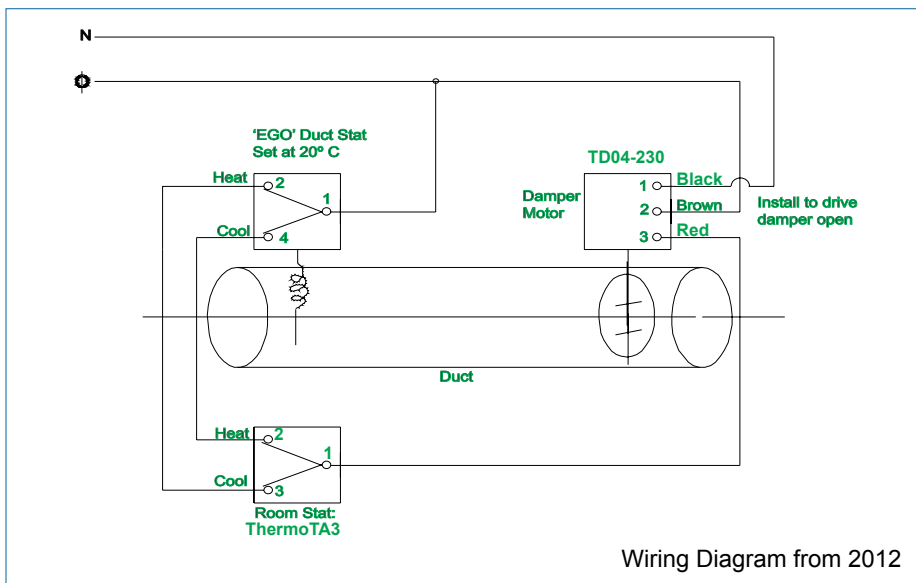

Zone Dampers

Zone Damper Sets

A cost effective simple Zone Control System is possible using the following MILDT sets (which comprises of an extended motorised damper c/w duct thermostat and wall thermostat).

The duct thermostat signals whether the central plant is in heat or cool mode, the room thermostat will automatically operate the damper to heat the zone if plant in heat mode or cool the zone if plant in cool mode.

Code	Size
MILDT150	150
MILDT200	200
MILDT250	250
MILDT300	300

For Kilargo Fire dampers see p133 - 133n

Due to a policy of continuous development, prices and specifications are subject to change without notice.

Christchurch
264 Annex Rd, PO Box 8358
Riccarton 03 343 6184

Wellington
18 Armidale St, (PO Box 8358, Chch)
Petone 04 566 7969

Auckland
6 Stanway Pl, PO Box 12-243
Penrose 09 579 3257

0800 SMOOTH (0800 766 684)
www.smooth-air.co.nz
sales@smooth-air.co.nz