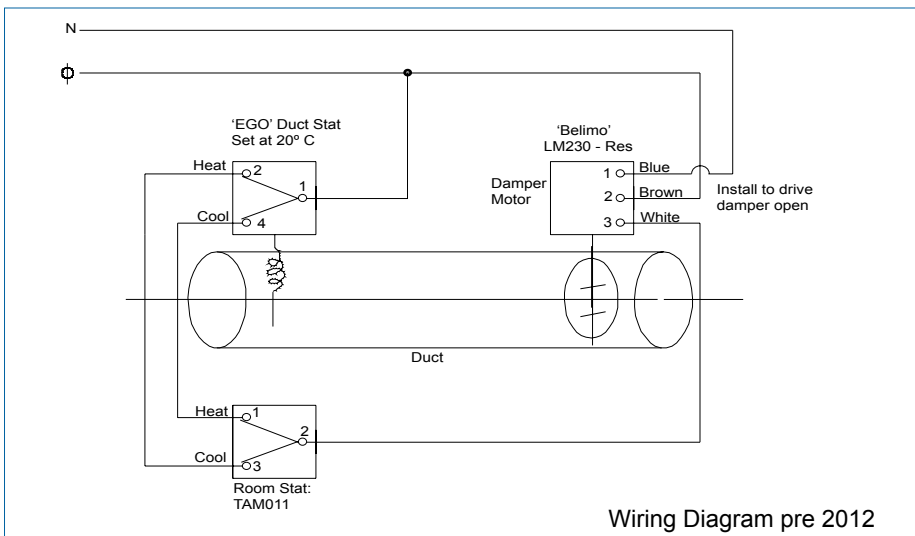

Zone Dampers

Zone Damper Sets

A cost effective simple Zone Control System is possible using the following MILDT sets (which comprises of an extended motorised damper c/w duct thermostat and wall thermostat).

The duct thermostat signals whether the central plant is in heat or cool mode, the room thermostat will automatically operate the damper to heat the zone if plant in heat mode or cool the zone if plant in cool mode.

Code	Size
MILDT150	150
MILDT200	200
MILDT250	250
MILDT300	300

For Kilargo Fire dampers see p133 - 133n

Due to a policy of continuous development, prices and specifications are subject to change without notice.

Christchurch
264 Annex Rd, PO Box 8358
Riccarton 03 343 6184

Wellington
18 Armidale St, (PO Box 8358, Chch)
Petone 04 566 7969

Auckland
6 Stanway Pl, PO Box 12-243
Penrose 09 579 3257

0800 SMOOTH (0800 766 684)
www.smooth-air.co.nz
sales@smooth-air.co.nz