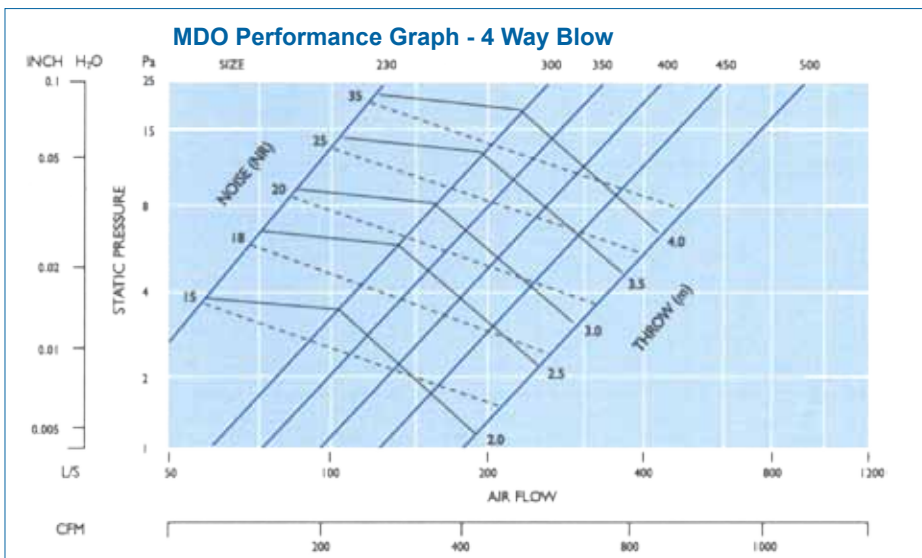

Due to a policy of continuous development, prices and specifications are subject to change without notice.

Christchurch
264 Annex Rd, PO Box 8358
Riccarton 03 343 6184

Wellington
18 Armidale St, (PO Box 8358, Chch)
Petone 04 566 7969

Auckland
6 Stanway Pl, PO Box 12-243
Penrose 09 579 3257

0800 SMOOTH (0800 766 684)
www.smooth-air.co.nz
sales@smooth-air.co.nz