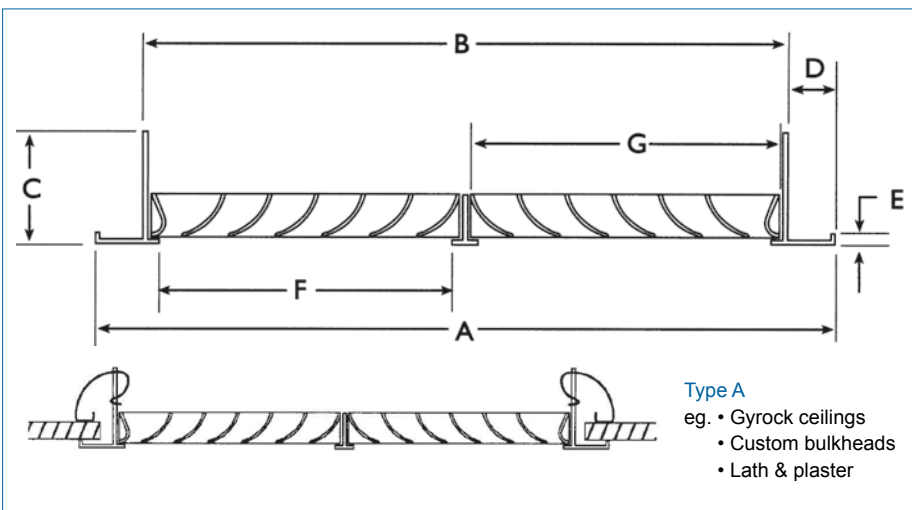

### Dimension Data

Size	230	300	350	400	450
A face	320	377	433	454	522
B neck	263	318	373	394	462
C height	47	48	48	53	53
D edge	27	27	28	28	28
E curl	7	7	7	8	78
F	114	144	169	180	214
G	125	152	180	190	223

- Note:**
- Sound pressure level values expressed in dB(A) re 2x10<sup>-5</sup> pa.
  - Noise ratings are calculated with deducted for room adsorption.
  - Sound data based on one outlet, with plastic, neck adaptor and acoustic flexible duct above false ceiling.
  - Throw values measured per ISO 5219-1984, 'The maximum distance to the 0.25 m/s envelope and perpendicular to the intended direction of flow.'
  - Static pressures average within the normal section of the neck adaptor.
  - With limits of measurement noise levels and static pressure were identical for 1,2, and 4 way patterns.