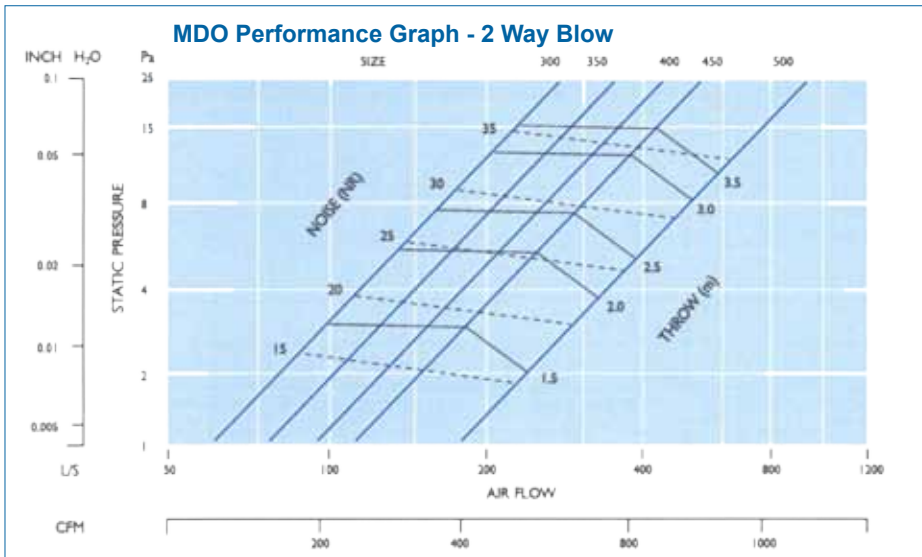

Ceiling Diffusers - Plastic (continued)

Due to a policy of continuous development, prices and specifications are subject to change without notice.

Christchurch
264 Annex Rd, PO Box 8358
Riccarton 03 343 6184

Wellington
18 Armidale St, (PO Box 8358, Chch)
Petone 04 566 7969

Auckland
6 Stanway Pl, PO Box 12-243
Penrose 09 579 3257

0800 SMOOTH (0800 766 684)
www.smooth-air.co.nz
sales@smooth-air.co.nz