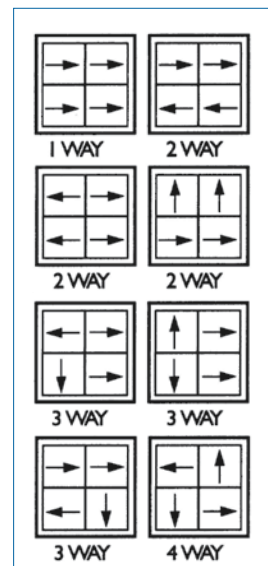

MDO loose core, adjustable blade

MDO comes with 4 plastic mounting clips

MDOna attached to MDO

### Dimension Data

Size	230	300	350	400	450
A face	320	377	433	454	522
B neck	263	318	373	394	462
C height	47	48	48	53	53
D edge	27	27	28	28	28
E curl	7	7	7	8	78
F	114	144	169	180	214
G	125	152	180	190	223

- Note:**
- Sound pressure level values expressed in dB(A) re 2x10<sup>-5</sup> pa.
  - Noise ratings are calculated with deducted for room adsorption.
  - Sound data based on one outlet, with plastic, neck adaptor and acoustic flexible duct above false ceiling.
  - Throw values measured per ISO 5219-1984, 'The maximum distance to the 0.25 m/s envelope and perpendicular to the intended direction of flow.'
  - Static pressures average within the normal section of the neck adaptor.
  - With limits of measurement noise levels and static pressure were identical for 1,2, and 4 way patterns.