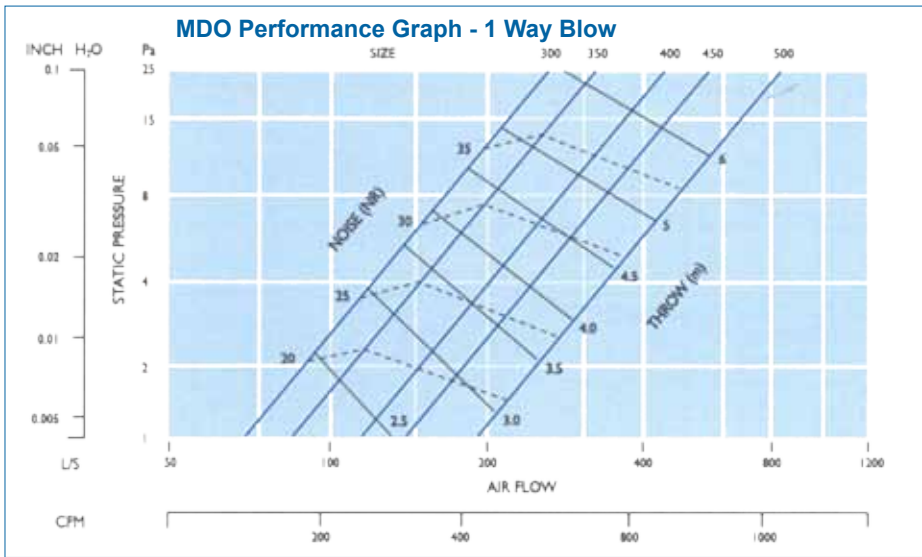

Ceiling Diffusers - Plastic (continued)